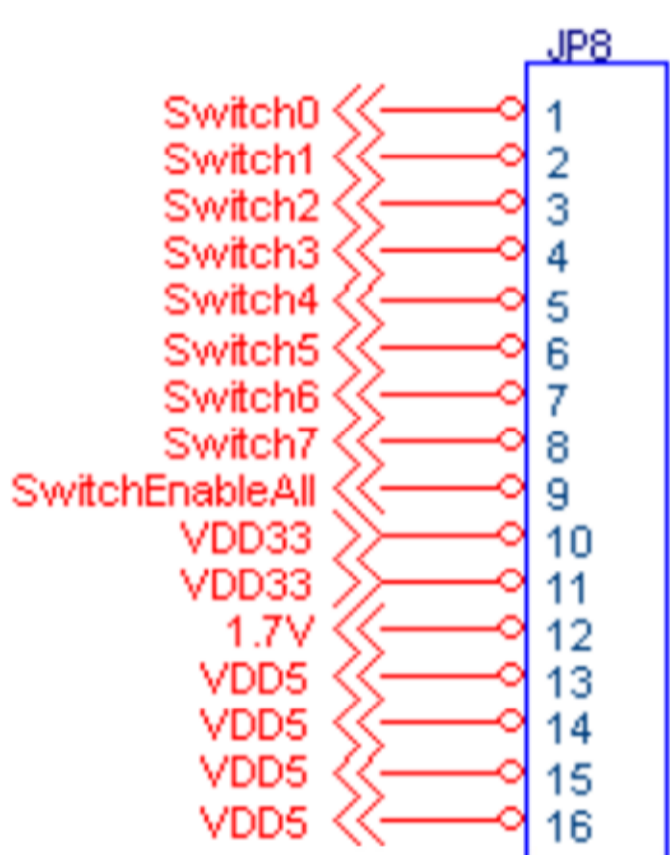

Terminal DIFF IN 0-3

Terminal DIFF IN 4-7

Terminal ADCs

Terminal Relay Drivers/Power

Terminal DACs

Terminal Opto Out

Terminal Opto In