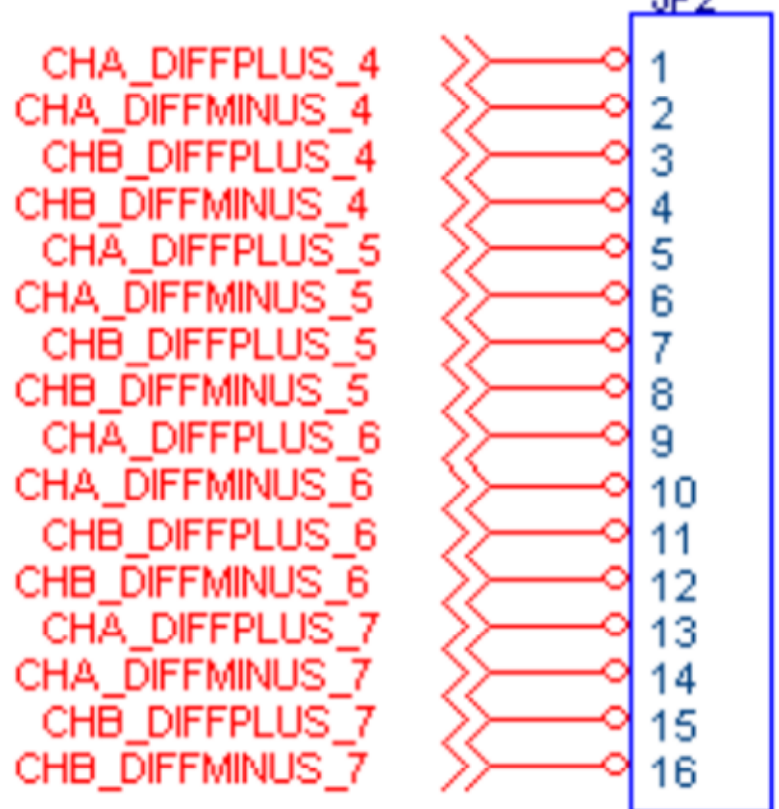

Terminal DIFF IN 0-3

Terminal DIFF IN 4-7

Terminal ADCs

Terminal Relay Drivers/Power

Terminal DACs

Terminal Opto Out

Terminal Opto In