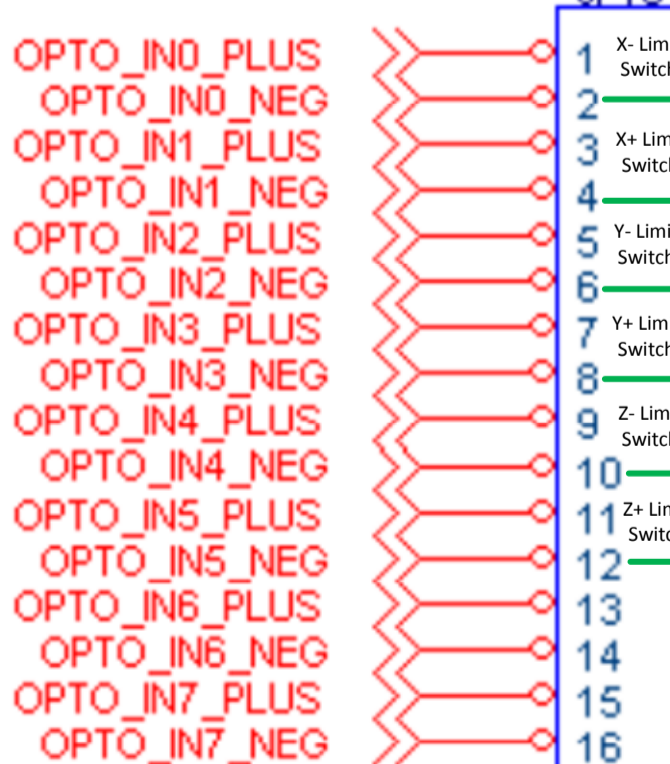

Terminal DIFF IN 0-3

Terminal DIFF IN 4-7

Terminal ADCs

Terminal Relay Drivers/Power

Terminal DACs

Terminal Opto Out

Terminal Opto In