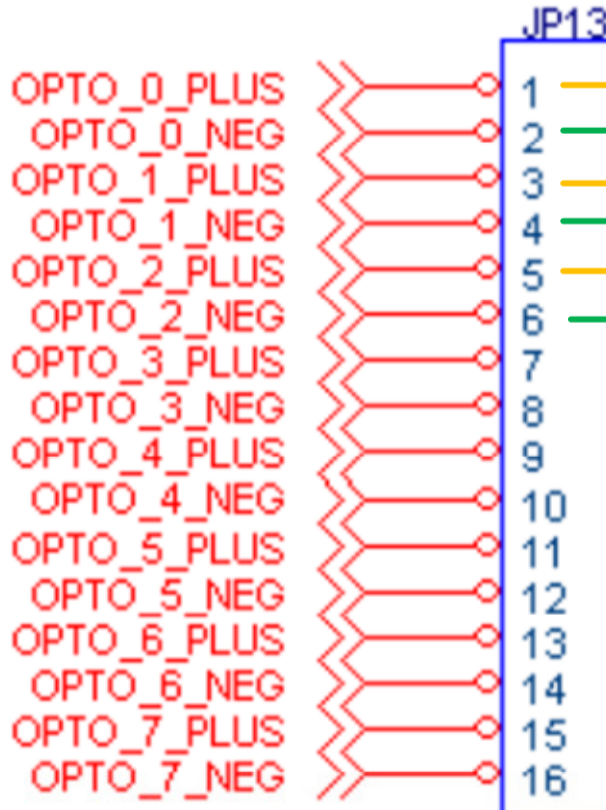

Terminal DIFF IN 0-3

Terminal DIFF IN 4-7

Terminal ADCs

Terminal Relay Drivers/Power

Terminal DACs

Terminal Opto Out

Terminal Opto In